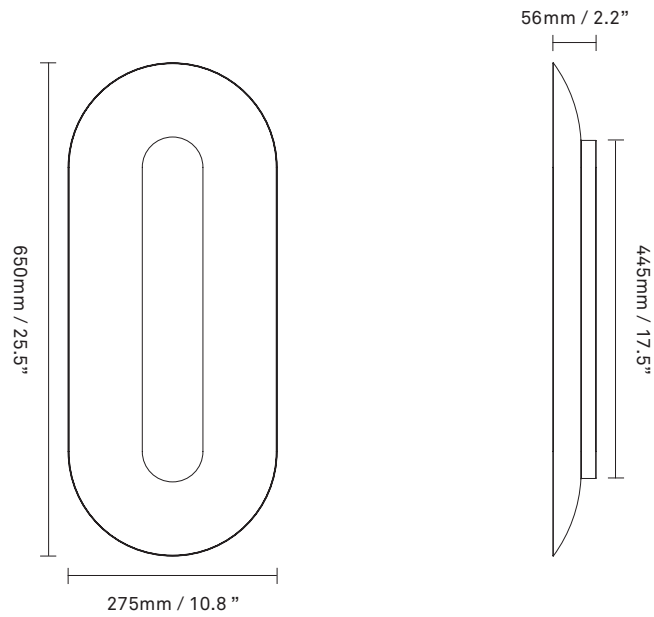

NUURA

SASI LARGE
brass

Design: Rick Tegelaar, 2022

Sasi Large provides an indirect light carried and emphasized by the larger, rounded lampshade made in a satin finish, while the mirror effect of the smaller shade creates detailed reflections of the surroundings and light in the room. Cable not included.

Explore the rest of the **Sasi** collection on our website, [here](#)

Product no.: EU - 2085002

Certifications: CE, IP20, Class I

Type: Wall lamp - indoor

For information about IP ratings, click [here](#)

Colour: Metal: satin brass, polished brass

Cleaning: Use a soft dry cloth to clean the product.
Do not use household cleaners.

Materials: Anodized metal

Dimensions: 650mm / 25.5in x 275mm / 10.8in
Backplate: 445mm / 17.5in
x 56mm / 2.2in

Light source: Integrated LED 21W
Colour Temp.: 3000 Kelvin
Lumen: 1996 lm
CRI: >90Ra
Dimmable 700 mA LED driver

Weight: 1500g

Packaging: Dimensions: L: 705mm / 27.7in x
W: 335mm / 13.2in x H: 950mm / 37.4in
Weight: 1200 g
Total weight incl. product: 2700 g
Number of parcels: 1
Material: Brown cardboard.